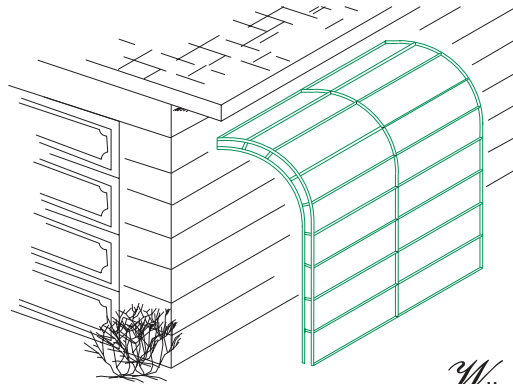

Build to order custom designs...

Rose Tower

Add a distinctive look to all types of perennial climbers with this custom plant support. Available in any size diameter or height. Steel stock varies from 3/8" to 3/4" round steel bar, depending on the

Wall Arbors

Have you always wanted to enclose that patio or brick walkway in a lush cool covering of Wisteria, climbing roses or any other beautiful vine? Send us your dimensions and we'll design a rugged yet beautiful

Privacy Screens

All privacy screens can be made in any height, width or number of panels per your specs. Use our designs or one of

Call now for custom quotes on any of your designs or ours!

All Products Proudly Made In The USA